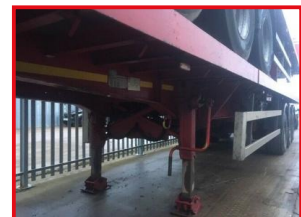

SALE OR HIRE OF 2016 MONTRACON 45 - 65 EXTENDER FLAT TRAILER JAN '22 MOT

£123,456.00 + VAT

SALE OR HIRE OF 2016 MONTRACON 45 - 65 TRI AXLE EXTENDABLE FLAT TRAILER, JAN '22 MOT, TWELVE POSTS AND SOCKETS, EXTENDS FROM 13.6m / 45ft - 19.8m / 65ft, SAF DRUMS, HIGH HEADBOARD, EXCELLENT CONDITION. ALSO A WIDE CHOICE OF CURTAINSIDER, STRAIGHT FRAME / MEGA CUBE EUROLINER, FLAT, STEP FRAME, LOW LOADER, TIPPER, BOX, TANKER, SKELLY ETC TRAILERS AVAILABLE FOR SALE OR SHORT OR LONG TERM HIRE. TRAILERS ALSO AVAILABLE TO HIRE FOR STORAGE. PLEASE FEEL FREE TO CONTACT US ABOUT ANY OTHER REQUIREMENTS AND WE WILL

Product Details

Category/Type	EXTENDABLE FLATS
Make	SALE
Model	OR HIRE OF 2016 MONTRACON 45 - 65 EXTENDER FLAT TRAILER, JAN '22 MOT,
Year	POSTS
Mileage	-

March Road, Welney, Wisbech, Cambridgeshire, PE14 9SE