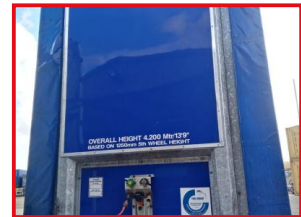

# SALE OR HIRE OF 2015 SDC 4.2m ENXL CURTAINSIDER TRAILER, AUG 25 MOT, DRUM BRAKES

**£123,456.00 + VAT**

SALE OR HIRE OF 2015 SDC 4.2m ENXL RATED TRI AXLE CURTAINSIDER TRAILER, AUG '25 MOT, DRUM BRAKES, THREE SLIDING POSTS PER SIDE, RAISE AND LOWER. 4.2m / 13ft 9in OVERALL HEIGHT, 2.66m / 8ft 8in SIDE AND REAR ACCESS, 13.6m / 45ft LENGTH. EXCELLENT CONDITION. ALSO A WIDE CHOICE OF CURTAINSIDER, STRAIGHT FRAME / MEGA CUBE EUROLINER, FLAT, STEP FRAME, LOW LOADER, TIPPER, BOX, TANKER, SKELLY ETC TRAILERS AVAILABLE FOR SALE OR SHORT OR LONG TERM HIRE. TRAILERS ALSO AVAILABLE TO HIRE FOR STORAGE. PLEASE FEEL FREE TO CONTACT