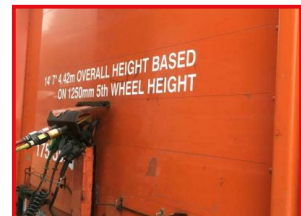

# SALE OR HIRE OF 2006 LAWRENCE DAVID 4.42m TRI AXLE CURTAINSIDER TRAILER,

**£1,750.00 + VAT**

SALE OR HIRE OF 2005 MANUFACTURED / 2006 REGISTERED LAWRENCE DAVID TRI AXLE CURTAINSIDER TRAILER, ROR AXLES, 4.42m / 14ft 7in OVERALL HEIGHT, 2.84m / 9ft 3in SIDE ACCESS, 13.6m / 45ft LENGTH. VERY GOOD CONDITION. £1,750 + VAT. ALSO A WIDE CHOICE OF CURTAINSIDER, STRAIGHT FRAME / MEGA CUBE EUROLINER, FLAT, STEP FRAME, LOW LOADER, TIPPER, BOX, TANKER, SKELLY ETC TRAILERS AVAILABLE FOR SALE OR SHORT OR LONG TERM HIRE. TRAILERS ALSO AVAILABLE TO HIRE FOR STORAGE. PLEASE FEEL FREE TO CONTACT US ABOUT ANY OTHER REQUIREMENTS

### Product Details

Category/Type	CURTAIN SIDERS
Make	SALE
Model	SALE OR HIRE OF 2006 LAWRENCE DAVID 4.42m TRI AXLE CURTAINSIDER TRAILER, VGC
Year	-
Mileage	-

**March Road, Welney, Wisbech, Cambridgeshire, PE14 9SE**