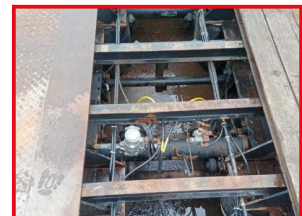

BROSHUIS HEAVY DUTY LOWBED STEP FRAME FLAT TRAILER, ROR DRUMS, AIR

£123,456.00 + VAT

Product Details

Category/Type	STEP FRAME FLATS
Make	BROSHUIS
Model	HEAVY DUTY LOWBED STEP FRAME FLAT TRAILER, ROR DRUMS, AIR SUSPENSION
Year	-
Mileage	-