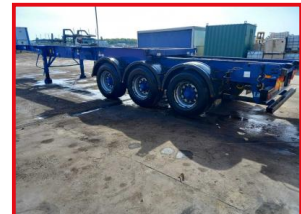

2011 MONTRACON SLIDING SKELLY TRAILER, 6/23 MOT, FOURTEEN TWIST LOCKS, BPW

£123,456.00 + VAT

2011 MONTRACON TRI AXLE 20/40 SLIDING SKELLY / SKELETAL TRAILER, JUNE '23 MOT, FOURTEEN TWIST LOCKS, BPW DRUMS, RAISE AND LOWER, VERY GOOD CONDITION. ALSO A WIDE CHOICE OF CURTAINSIDER, STRAIGHT FRAME / MEGA CUBE EUROLINER, FLAT, STEP FRAME, LOW LOADER, TIPPER, BOX, TANKER, SKELLY ETC TRAILERS AVAILABLE FOR SALE OR SHORT OR LONG TERM HIRE. TRAILERS ALSO AVAILABLE TO HIRE FOR STORAGE. PLEASE FEEL FREE TO CONTACT US ABOUT ANY OTHER REQUIREMENTS AND WE WILL TRY TO ACCOMMODATE THEM. 01354 610559 / 07702

Product Details

Category/Type	SKELLYS
Make	2011
Model	MONTRACON SLIDING SKELLY TRAILER, 6/23 MOT, FOURTEEN TWIST LOCKS, BPW
Year	DRUMS
Mileage	-

March Road, Welney, Wisbech, Cambridgeshire, PE14 9SE

Tel: +44 (0)1354 610559