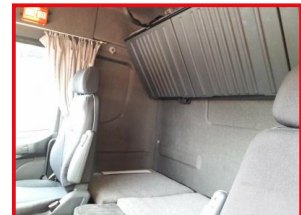

# 2001 SCANIA LHD T CAB 6x4 V8 144 460hp 150 TON STGO CAT3 TRACTOR UNIT SPRING SUS

£39,995.00 + VAT

2001 SCANIA LHD T CAB 6x4 V8 144 460hp 150 TON STGO CAT3 TRACTOR UNIT, SPRING SUSPENSION, DOUBLE DRIVE, MANUAL GEARBOX, IMPORTED FROM THE NETHERLANDS IN 2015 AND GIVEN A FULL OVERHAUL, ONLY DONE 72,000km's SINCE, RECENT NEW CLUTCH, OCTOBER 2021 MOT, 3.9m WHEELBASE, JOST 3" FIFTH WHEEL, TWIN STACK EXHAUST WITH SWITCHOVER VALVE, TWIN BUNK, NIGHT HEATER, CURTAINS, LED REAR LIGHTS, BEACONS, ROOF MOUNTED SPOT LIGHTS. IVA DOCUMENTS AND SCANIA BUILD SHEET INCLUDED. EXCELLENT TYRES AND ALL