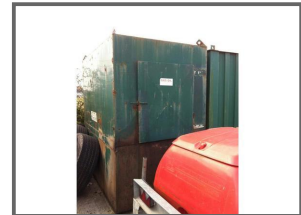

WESTERN BUNDED FUEL BOWSER

£495.00 + VAT

WESTERN BUNDED FUEL BOWSER. 2,700 LITRES CAPACITY. VERY GOOD CONDITION

Product Details	
Category/Type	Farm
Make	WESTERN BUNDED
Model	FUEL BOWSER
Year	-
MOT	-

March Road, Welney, Wisbech, Cambridgeshire, PE14 9SE