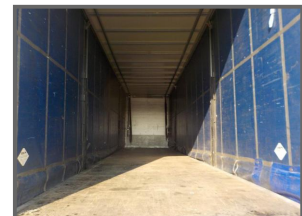

SCHMITZ TRI AXLE CURTAINSIDER - 4.5m HEIGHT, DEC '17 MOT

£6,750.00 + VAT

HIRE OR SALE OF 2008 SCHMITZ TRI AXLE CURTAIN SIDER, DEC '17 MOT, 13.6m / 45ft LENGTH, 4.5m / 14ft 9in OVERALL HEIGHT, 3.04m / 9ft 11in THROUGH DOORS, 2.99m / 9ft 9in THROUGH THE SIDES, SAF AXLES, PLEASE VISIT OUR WEBSITE TO VIEW ALL OF OUR STOCK - www.hkpc.co.uk (C256068)

| Product Details | |
|----------------------|--------------------------------------|
| Category/Type | Curtain Siders |
| Make | SCHMITZ TRI AXLE CURTAINSIDER |
| Model | - 4.5m HEIGHT, DEC '17 MOT |
| Year | 2008 |
| MOT | DECEMBER 2017 |