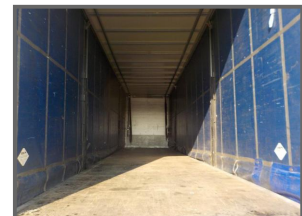

# SCHMITZ TRI AXLE CURTAINSIDER - 4.5m HEIGHT, DEC '17 MOT

**£6,750.00 + VAT**

HIRE OR SALE OF 2008 SCHMITZ TRI AXLE CURTAIN SIDER, DEC '17 MOT, 13.6m / 45ft LENGTH, 4.5m / 14ft 9in OVERALL HEIGHT, 3.04m / 9ft 11in THROUGH DOORS, 2.99m / 9ft 9in THROUGH THE SIDES, SAF AXLES, PLEASE VISIT OUR WEBSITE TO VIEW ALL OF OUR STOCK - [www.hkpc.co.uk](http://www.hkpc.co.uk) (C256068)

Product Details	
<b>Category/Type</b>	<b>Curtain Siders</b>
<b>Make</b>	<b>SCHMITZ TRI AXLE CURTAINSIDER</b>
<b>Model</b>	<b>- 4.5m HEIGHT, DEC '17 MOT</b>
<b>Year</b>	<b>2008</b>
<b>MOT</b>	<b>DECEMBER 2017</b>