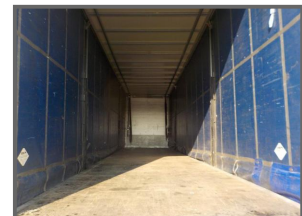

SCHMITZ TRI AXLE CURTAINSIDER - 4.5m HEIGHT, DEC '17 MOT

£6,750.00 + VAT

HIRE OR SALE OF 2008 SCHMITZ TRI AXLE CURTAIN SIDER, DEC '17 MOT, 13.6m / 45ft LENGTH, 4.5m / 14ft 9in OVERALL HEIGHT, 3.04m / 9ft 11in THROUGH DOORS, 2.99m / 9ft 9in THROUGH THE SIDES, SAF AXLES, PLEASE VISIT OUR WEBSITE TO VIEW ALL OF OUR STOCK - www.hkpc.co.uk (C256068)

Product Details	
Category/Type	Curtain Siders
Make	SCHMITZ TRI AXLE CURTAINSIDER
Model	- 4.5m HEIGHT, DEC '17 MOT
Year	2008
MOT	DECEMBER 2017

March Road, Welney, Wisbech, Cambridgeshire, PE14 9SE

Tel: 01354 610559 Mob: 07702 197002