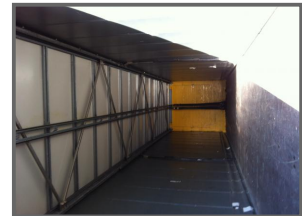

# SCHMITZ TRI AXLE CURTAINSIDE TRAILER

**£POA**

HIRE OF SCHMITZ TRI AXLE CURTAINSIDER, 13.6m / 45ft LENGTH, 4.25m / 13ft OVERALL HEIGHT, 2.61m / 8ft SIDE ACCESS, PLEASE VISIT OUR WEBSITE TO VIEW ALL OF OUR STOCK - [www.hkpc.co.uk](http://www.hkpc.co.uk) (C256080).