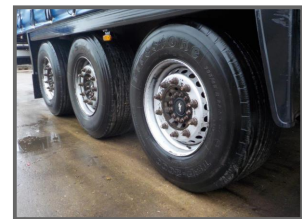

# SCHMITZ TRI AXLE CURTAIN SIDER - 4.5m

## £POA

HIRE OF SCHMITZ TRI AXLE CURTAINSIDER, 13.6m / 45ft LENGTH, 4.5m / 14ft 9in OVERALL HEIGHT, 3.04m / 9ft 11in THROUGH DOORS, 2.99m / 9ft 9in THROUGH THE SIDES, TWO POSTS PER SIDE, GALVANISED CHASSIS, TWIN INTERNAL TRACKS DOWN THE CENTRE, INTERNAL STRAPS, PLEASE VISIT OUR WEBSITE TO VIEW ALL OF OUR STOCK - [www.hkpc.co.uk](http://www.hkpc.co.uk) (C256069)

| Product Details      |                                 |
|----------------------|---------------------------------|
| <b>Category/Type</b> | <b>Hire</b>                     |
| <b>Make</b>          | <b>SCHMITZ TRI AXLE CURTAIN</b> |
| <b>Model</b>         | <b>SIDER - 4.5m</b>             |
| <b>Year</b>          | -                               |
| <b>MOT</b>           | -                               |