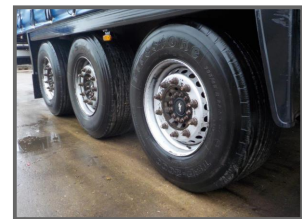

SCHMITZ TRI AXLE CURTAIN SIDER - 4.5m

£POA

HIRE OF SCHMITZ TRI AXLE CURTAINSIDER, 13.6m / 45ft LENGTH, 4.5m / 14ft 9in OVERALL HEIGHT, 3.04m / 9ft 11in THROUGH DOORS, 2.99m / 9ft 9in THROUGH THE SIDES, TWO POSTS PER SIDE, GALVANISED CHASSIS, TWIN INTERNAL TRACKS DOWN THE CENTRE, INTERNAL STRAPS, PLEASE VISIT OUR WEBSITE TO VIEW ALL OF OUR STOCK - www.hkpc.co.uk (C256069)

Product Details	
Category/Type	Hire
Make	SCHMITZ TRI AXLE CURTAIN
Model	SIDER - 4.5m
Year	-
MOT	-

March Road, Welney, Wisbech, Cambridgeshire, PE14 9SE

Tel: 01354 610559 Mob: 07702 197002

www.hkpc.co.uk david@hkpc.co.uk