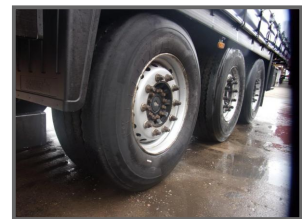

SCHMITZ EUROLINER - 4m

£POA

HIRE OF SCHMITZ EURO LINER, 4m / 13ft 1in OVERALL HEIGHT, 2.59m / 8ft 6in REAR ACCESS, 2.60m / 8ft 6in SIDE ACCESS, 2.36m / 7ft 8in WIDTH THROUGH ROOF FOR LOADING, PLEASE VISIT OUR WEBSITE TO VIEW ALL OF OUR STOCK - www.hkpc.co.uk (C289758)

Product Details	
Category/Type	Hire
Make	SCHMITZ EUROLINER
Model	- 4m
Year	-
MOT	-

March Road, Welney, Wisbech, Cambridgeshire, PE14 9SE

Tel: 01354 610559 Mob: 07702 197002

www.hkpc.co.uk david@hkpc.co.uk