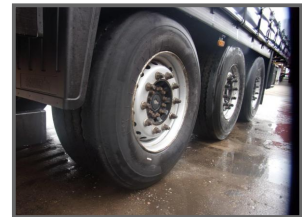

SCHMITZ EUROLINER - 4m

£POA

HIRE OF SCHMITZ EURO LINER, 4m / 13ft 1in OVERALL HEIGHT, 2.59m / 8ft 6in REAR ACCESS, 2.60m / 8ft 6in SIDE ACCESS, 2.36m / 7ft 8in WIDTH THROUGH ROOF FOR LOADING, PLEASE VISIT OUR WEBSITE TO VIEW ALL OF OUR STOCK - www.hkpc.co.uk (C289758)