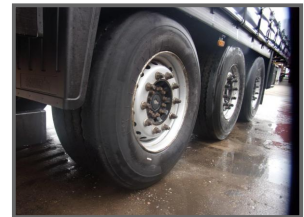

SCHMITZ EUROLINER - 4m

£POA

HIRE OF SCHMITZ EURO LINER, 4m / 13ft 1in OVERALL HEIGHT, 2.59m / 8ft 6in REAR ACCESS, 2.60m / 8ft 6in SIDE ACCESS, 2.36m / 7ft 8in WIDTH THROUGH ROOF FOR LOADING, PLEASE VISIT OUR WEBSITE TO VIEW ALL OF OUR STOCK - www.hkpc.co.uk (C289758)