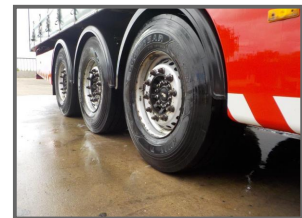

# SCHMITZ CURTAIN SIDER - 4.05m, JAN 17 MOT

**£6,495.00 + VAT**

HIRE OR SALE OF 2011 SCHMITZ CARGOBULL CURTAINSIDE TRAILER, JANUARY '17 MOT, SCHMITZ AXLES, 13.6m / 45ft OVERALL LENGTH, 4.05m / 13ft 3in OVERALL HEIGHT, 2.55m / 8ft 4in SIDE ACCESS, GALVANISED SIDE RAVES WITH LASHING POINTS, FOUR POSTS PER SIDE, ONE FLEET OWNER, VERY GOOD CONDITION, OPTIONS TO REFURBISH IN YOUR COLOURS, FINANCE AVAILABLE, PART EXCHANGE ALWAYS WELCOME, PLEASE VISIT OUR WEBSITE TO VIEW ALL OF OUR STOCK - [www.hkpc.co.uk](http://www.hkpc.co.uk) (C294447)

## Product Details

<b>Category/Type</b>	<b>Curtain Siders</b>
<b>Make</b>	<b>SCHMITZ CURTAIN SIDER</b>
<b>Model</b>	<b>- 4.05m, JAN 17 MOT</b>
<b>Year</b>	<b>2011</b>
<b>MOT</b>	<b>JANUARY 2017</b>

March Road, Welney, Wisbech, Cambridgeshire, PE14 9SE