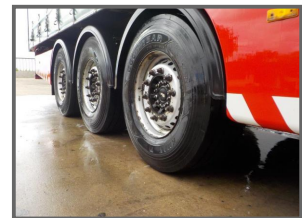

SCHMITZ CURTAIN SIDER - 4.05m, JAN 17 MOT

£6,495.00 + VAT

HIRE OR SALE OF 2011 SCHMITZ CARGOBULL CURTAINSIDE TRAILER, JANUARY '17 MOT, SCHMITZ AXLES, 13.6m / 45ft OVERALL LENGTH, 4.05m / 13ft 3in OVERALL HEIGHT, 2.55m / 8ft 4in SIDE ACCESS, GALVANISED SIDE RAVES WITH LASHING POINTS, FOUR POSTS PER SIDE, ONE FLEET OWNER, VERY GOOD CONDITION, OPTIONS TO REFURBISH IN YOUR COLOURS, FINANCE AVAILABLE, PART EXCHANGE ALWAYS WELCOME, PLEASE VISIT OUR WEBSITE TO VIEW ALL OF OUR STOCK - www.hkpc.co.uk (C294447)

Product Details

Category/Type	Curtain Siders
Make	SCHMITZ CURTAIN SIDER
Model	- 4.05m, JAN 17 MOT
Year	2011
MOT	JANUARY 2017

March Road, Welney, Wisbech, Cambridgeshire, PE14 9SE

Tel: 01354 610559 Mob: 07702 197002