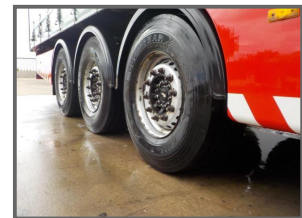

SCHMITZ CURTAIN SIDER - 4.05m, JAN 17 MOT

£6,495.00 + VAT

HIRE OR SALE OF 2011 SCHMITZ CARGOBULL CURTAINSIDE TRAILER, JANUARY '17 MOT, SCHMITZ AXLES, 13.6m / 45ft OVERALL LENGTH, 4.05m / 13ft 3in OVERALL HEIGHT, 2.55m / 8ft 4in SIDE ACCESS, GALVANISED SIDE RAVES WITH LASHING POINTS, FOUR POSTS PER SIDE, ONE FLEET OWNER, VERY GOOD CONDITION, OPTIONS TO REFURBISH IN YOUR COLOURS, FINANCE AVAILABLE, PART EXCHANGE ALWAYS WELCOME, PLEASE VISIT OUR WEBSITE TO VIEW ALL OF OUR STOCK - www.hkpc.co.uk (C294447)

Product Details

Category/Type	Curtain Siders
Make	SCHMITZ CURTAIN SIDER
Model	- 4.05m, JAN 17 MOT
Year	2011
MOT	JANUARY 2017

March Road, Welney, Wisbech, Cambridgeshire, PE14 9SE

Tel: 01354 610559 Mob: 07702 197002