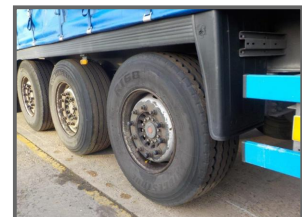

# SCHMITZ 4.4 METRE CURTAIN SIDER

**£3,750.00 + VAT**

2007 SCHMITZ CURTAIN SIDER, ON SAF AXLES, MOT FEBUARY 2017 TUCK AWAY TAIL LIFT 4.4m 13.6, REAR ENTRY 294m, SIDE 289m IN EXCELLENT CONDITION, PART EXCHANGE ALWAYS WELCOME, FOR OUR FULL STOCK PLEASE VISIT [www.hkpc.co.uk](http://www.hkpc.co.uk)

Product Details	
<b>Category/Type</b>	<b>Curtain Siders</b>
<b>Make</b>	<b>SCHMITZ 4.4 METRE</b>
<b>Model</b>	<b>CURTAIN SIDER</b>
<b>Year</b>	<b>2007</b>
<b>MOT</b>	<b>JUNE 18</b>

**March Road, Welney, Wisbech, Cambridgeshire, PE14 9SE**