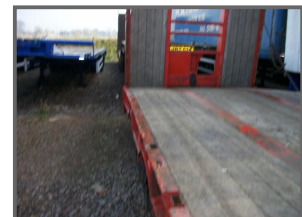

MONTRACON TRI AXLE LOWLOADER, BPW DRUMS

£6,750.00 + VAT

1997 MONTRACON TRI AXLE LOWLOADER, BPW DRUMS, SPRING RAMPS, 2.45/70 x 19.5 TYRE SIZE, VERY GOOD CONDITION, FINANCE AVAILABLE, PART EXCHANGE ALWAYS WELCOME, PLEASE VISIT OUR WEBSITE TO VIEW ALL OUR STOCK - www.hkpc.co.uk (A248238)

Product Details	
Category/Type	Low Loaders
Make	MONTRACON TRI AXLE
Model	LOWLOADER, BPW DRUMS
Year	1997
MOT	-

March Road, Welney, Wisbech, Cambridgeshire, PE14 9SE

Tel: 01354 610559 Mob: 07702 197002

www.hkpc.co.uk david@hkpc.co.uk