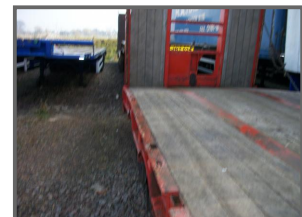

# MONTRACON TRI AXLE LOWLOADER, BPW DRUMS

**£6,750.00 + VAT**

1997 MONTRACON TRI AXLE LOWLOADER, BPW DRUMS, SPRING RAMPS, 2.45/70 x 19.5 TYRE SIZE, VERY GOOD CONDITION, FINANCE AVAILABLE, PART EXCHANGE ALWAYS WELCOME, PLEASE VISIT OUR WEBSITE TO VIEW ALL OUR STOCK - [www.hkpc.co.uk](http://www.hkpc.co.uk) (A248238)

Product Details	
<b>Category/Type</b>	<b>Low Loaders</b>
<b>Make</b>	<b>MONTRACON TRI AXLE</b>
<b>Model</b>	<b>LOWLOADER, BPW DRUMS</b>
<b>Year</b>	<b>1997</b>
<b>MOT</b>	<b>-</b>

**March Road, Welney, Wisbech, Cambridgeshire, PE14 9SE**