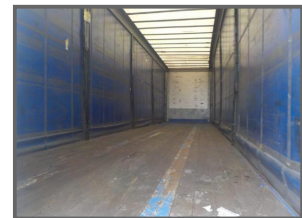

M&G TRIAXLE MEGA EUROLINER - JUNE '17 MOT, BPW DRUMS

£4,250.00 + VAT

HIRE OR SALE OF 2006 M&G TRI AXLE MEGA EUROLINER, JUNE 2017 MOT, BPW DRUMS, 2.78m / 9ft 1in THROUGH SIDES, 2.74m / 8ft 11in THROUGH REAR DOORS, VERY GOOD CONDITION, FINANCE AVAILABLE, PART EXCHANGE ALWAYS WELCOME, PLEASE VISIT OUR WEBSITE TO VIEW ALL OF OUR STOCK - www.hkpc.co.uk - (C241425)