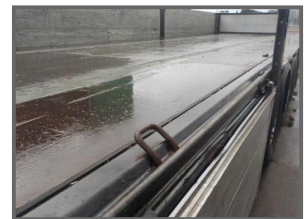

# DROP SIDE FLAT TRAILER CONVERSION

**£POA**

CONVERSIONS CARRIED OUT IN OUR OWN WORKSHOP - CURTAINSIDER AND EUROLINER TRAILERS CONVERTED TO DROP SIDE FLATS, HEADBOARDS CAPPED AND NEW ALLOY FRAMED PANEL FITTED ON REAR OF TRAILER. PLEASE ENQUIRE FOR FURTHER DETAILS

Product Details	
<b>Category/Type</b>	<b>Workshop</b>
<b>Make</b>	<b>DROP SIDE</b>
<b>Model</b>	<b>FLAT TRAILER CONVERSION</b>
<b>Year</b>	-
<b>MOT</b>	-

March Road, Welney, Wisbech, Cambridgeshire, PE14 9SE