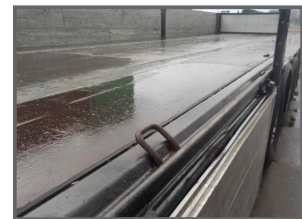

DROP SIDE FLAT TRAILER CONVERSION

£POA

CONVERSIONS CARRIED OUT IN OUR OWN WORKSHOP - CURTAINSIDER AND EUROLINER TRAILERS CONVERTED TO DROP SIDE FLATS, HEADBOARDS CAPPED AND NEW ALLOY FRAMED PANEL FITTED ON REAR OF TRAILER. PLEASE ENQUIRE FOR FURTHER DETAILS

Product Details	
Category/Type	Workshop
Make	DROP SIDE
Model	FLAT TRAILER CONVERSION
Year	-
MOT	-

March Road, Welney, Wisbech, Cambridgeshire, PE14 9SE

Tel: 01354 610559 Mob: 07702 197002

www.hkpc.co.uk david@hkpc.co.uk