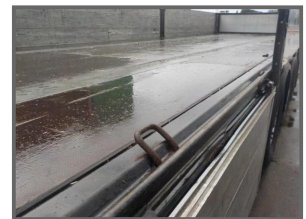

DROP SIDE FLAT TRAILER CONVERSION

£POA

CONVERSIONS CARRIED OUT IN OUR OWN WORKSHOP - CURTAINSIDER AND EUROLINER TRAILERS CONVERTED TO DROP SIDE FLATS, HEADBOARDS CAPPED AND NEW ALLOY FRAMED PANEL FITTED ON REAR OF TRAILER. PLEASE ENQUIRE FOR FURTHER DETAILS

Product Details	
Category/Type	Workshop
Make	DROP SIDE
Model	FLAT TRAILER CONVERSION
Year	-
MOT	-

March Road, Welney, Wisbech, Cambridgeshire, PE14 9SE

Tel: 01354 610559 Mob: 07702 197002

www.hkpc.co.uk david@hkpc.co.uk