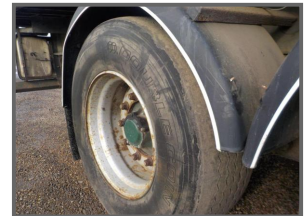

CRANE FRUEHAUF FLAT

£1,495.00 + VAT

CRANE FRUEHAUF FLAT TRAILER ON ROR DRUM BRAKE AXLES VERY CLEAN CHASSIS, IDEAL TRAILER FOR FARM USE. PLEASE VISIT OUR WEBSITE FOR FULL STOCK www.hkpc.co.uk

Product Details	
Category/Type	Farm
Make	CRANE FRUEHAUF
Model	FLAT
Year	1999
MOT	N/A