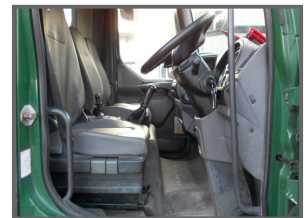

## CHOICE OF TWO DAF 7.5 TON TIPPERS

### £POA

CHOICE OF TWO 2007 DAF 7.5 TON TIPPERS, LEZ COMPLIANT, REVERING CAMERAS AND SIDE CAMERAS, ONE WITH 84k, ONE WITH 163k, ONE TESTED ON 24/5/16, OTHER OUT OF TEST, MODEL 451160, VERY GOOD CONDITION, FINANCE AVAILABLE, PART EXCHANGE ALWAYS WELCOME, PLEASE VISIT OUR WEBSITE TO VIEW ALL OF OUR STOCK - [www.hkpc.co.uk](http://www.hkpc.co.uk)