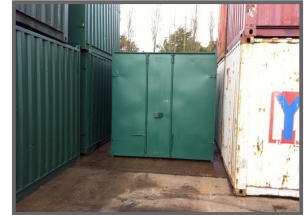

# CHOICE OF 10ft STORAGE CONTAINERS

## £POA

CHOICE OF 10FT SHIPPING / STORAGE CONTAINERS WITH LOCK BOXES. VERY GOOD CONDITION, PART EXCHANGE ALWAYS WELCOME. QUOTED PRICE ASSUMES COLLECTION FROM OUR DEPOT IN WELNEY, WISBECH, CAMBS PE14 9SE. LOCAL DELIVERY AVAILABLE, PLEASE ENQUIRE FOR PRICES