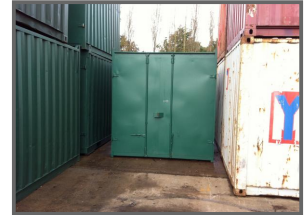

CHOICE OF 10ft STORAGE CONTAINERS

£POA

CHOICE OF 10FT SHIPPING / STORAGE CONTAINERS WITH LOCK BOXES. VERY GOOD CONDITION, PART EXCHANGE ALWAYS WELCOME. QUOTED PRICE ASSUMES COLLECTION FROM OUR DEPOT IN WELNEY, WISBECH, CAMBS PE14 9SE. LOCAL DELIVERY AVAILABLE, PLEASE ENQUIRE FOR PRICES

Product Details	
Category/Type	Containers
Make	CHOICE OF 10ft
Model	STORAGE CONTAINERS
Year	-
MOT	-

March Road, Welney, Wisbech, Cambridgeshire, PE14 9SE

Tel: 01354 610559 Mob: 07702 197002

www.hkpc.co.uk david@hkpc.co.uk