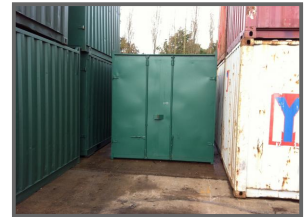

CHOICE OF 10ft STORAGE CONTAINERS

£POA

CHOICE OF 10FT SHIPPING / STORAGE CONTAINERS WITH LOCK BOXES. VERY GOOD CONDITION, PART EXCHANGE ALWAYS WELCOME. QUOTED PRICE ASSUMES COLLECTION FROM OUR DEPOT IN WELNEY, WISBECH, CAMBS PE14 9SE. LOCAL DELIVERY AVAILABLE, PLEASE ENQUIRE FOR PRICES

Product Details	
Category/Type	Containers
Make	CHOICE OF 10ft
Model	STORAGE CONTAINERS
Year	-
MOT	-

March Road, Welney, Wisbech, Cambridgeshire, PE14 9SE

Tel: 01354 610559 Mob: 07702 197002

www.hkpc.co.uk david@hkpc.co.uk