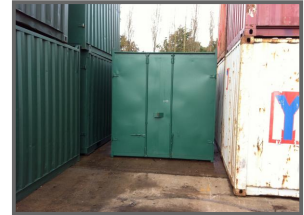

CHOICE OF 10ft STORAGE CONTAINERS

£POA

CHOICE OF 10FT SHIPPING / STORAGE CONTAINERS WITH LOCK BOXES. VERY GOOD CONDITION, PART EXCHANGE ALWAYS WELCOME. QUOTED PRICE ASSUMES COLLECTION FROM OUR DEPOT IN WELNEY, WISBECH, CAMBS PE14 9SE. LOCAL DELIVERY AVAILABLE, PLEASE ENQUIRE FOR PRICES

Product Details	
Category/Type	Containers
Make	CHOICE OF 10ft
Model	STORAGE CONTAINERS
Year	-
MOT	-

March Road, Welney, Wisbech, Cambridgeshire, PE14 9SE

Tel: 01354 610559 Mob: 07702 197002

www.hkpc.co.uk david@hkpc.co.uk