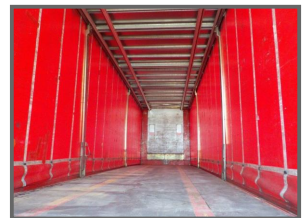

# CARTWRIGHT TRI AXLE CURTAIN SIDER - 4.4m

**£4,750.00 + VAT**

2007 CARTWRIGHT TRI AXLE CURTAINSIDE TRAILER, BPW DRUM AXLE, 13.6m / 45ft LENGTH, 4.40m / 14ft 5in OVERALL HEIGHT, 2.81m / 9ft 2in REAR ACCESS, 2.83m / 9ft 3in SIDE ACCESS, TWO POSTS EACH SIDE, INTERNAL STRAPS, RAISE / LOWER VALVE, VERY GOOD CONDITION, FINANCE AVAILABLE, PART EXCHANGE ALWAYS WELCOME, PLEASE VISIT OUR WEBSITE TO VIEW ALL OF OUR STOCK - [www.hkpc.co.uk](http://www.hkpc.co.uk) (C230592)

Product Details	
<b>Category/Type</b>	<b>Curtain Siders</b>
<b>Make</b>	<b>CARTWRIGHT TRI AXLE CURTAIN</b>
<b>Model</b>	<b>SIDER - 4.4m</b>
<b>Year</b>	<b>2007</b>
<b>MOT</b>	<b>-</b>

**March Road, Welney, Wisbech, Cambridgeshire, PE14 9SE**