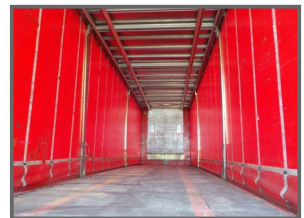

CARTWRIGHT TRI AXLE CURTAIN SIDER - 4.4m

£4,750.00 + VAT

2007 CARTWRIGHT TRI AXLE CURTAINSIDE TRAILER, BPW DRUM AXLE, 13.6m / 45ft LENGTH, 4.40m / 14ft 5in OVERALL HEIGHT, 2.81m / 9ft 2in REAR ACCESS, 2.83m / 9ft 3in SIDE ACCESS, TWO POSTS EACH SIDE, INTERNAL STRAPS, RAISE / LOWER VALVE, VERY GOOD CONDITION, FINANCE AVAILABLE, PART EXCHANGE ALWAYS WELCOME, PLEASE VISIT OUR WEBSITE TO VIEW ALL OF OUR STOCK - www.hkpc.co.uk (C230592)

| Product Details | |
|----------------------|------------------------------------|
| Category/Type | Curtain Siders |
| Make | CARTWRIGHT TRI AXLE CURTAIN |
| Model | SIDER - 4.4m |
| Year | 2007 |
| MOT | - |